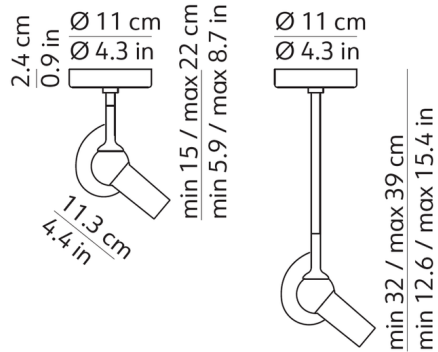

### Description

Infused with a whimsical elegance, the Bird Ceiling Light is perfect for a kitchen, study, or anywhere you need adjustable lighting. The sleek body extends the fixture, while a magnet allows for the full rotation of the light. Install with or without the downrod to change the distance from the ceiling. Note: Only includes ONE light.

### Specifications

COLOR	N/A
BODY FINISH	White
WATTAGE	6W
DIMMER	Standard 120V
DIMENSIONS	4.3"W x 5.9"H
INTEGRATED LED MODULE	1 x LED/6W/120V LED

### Technical Information

PRODUCT DIMENSIONS	Downrods Included: 8" and 1.4"
COLOR RENDERING	90 CRI
LAMP COLOR	2700K
LUMENS/WATT	110.00
LUMINOUS FLUX	660 lumens

Shown in white

CLICK TO VIEW PRODUCT

Notes: