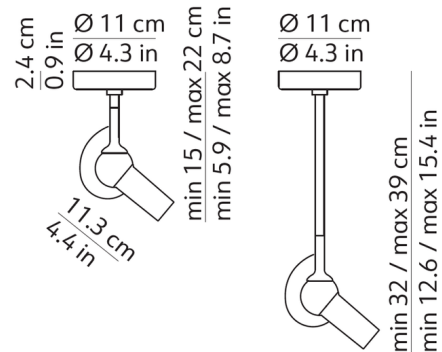

### Description

Infused with a whimsical elegance, the Bird Ceiling Light is perfect for a kitchen, study, or anywhere you need adjustable lighting. The sleek body extends the fixture, while a magnet allows for the full rotation of the light. Install with or without the downrod to change the distance from the ceiling. Note: Only includes ONE light.

### Specifications

COLOR	N/A
BODY FINISH	White
WATTAGE	6W
DIMMER	Standard 120V
DIMENSIONS	4.3"W x 5.9"H
INTEGRATED LED MODULE	1 x LED/6W/120V LED

### Technical Information

PRODUCT DIMENSIONS	Downrods Included: 8" and 1.4"
COLOR RENDERING	90 CRI
LAMP COLOR	2700K
LUMENS/WATT	110.00
LUMINOUS FLUX	660 lumens

Shown in white

CLICK TO VIEW PRODUCT

Notes: