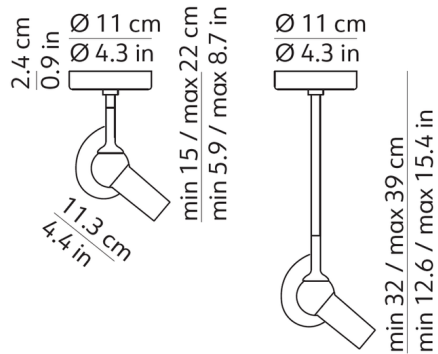

By kdIn

Description

Infused with a whimsical elegance, the Bird Ceiling Light is perfect for a kitchen, study, or anywhere you need adjustable lighting. The sleek body extends the fixture, while a magnet allows for the full rotation of the light. Install with or without the downrod to change the distance from the ceiling. Note: Only includes ONE light.

Specifications

COLOR N/A
BODY FINISH White
WATTAGE 6W
DIMMER Standard 120V
DIMENSIONS 4.3"W x 5.9"H
INTEGRATED LED MODULE 1 x LED/6W/120V LED

Technical Information

PRODUCT DIMENSIONS Downrods Included: 8" and 1.4"
COLOR RENDERING 90 CRI
LAMP COLOR 2700K
LUMENS/WATT 110.00
LUMINOUS FLUX 660 lumens

Shown in white

CLICK TO VIEW PRODUCT

Notes: