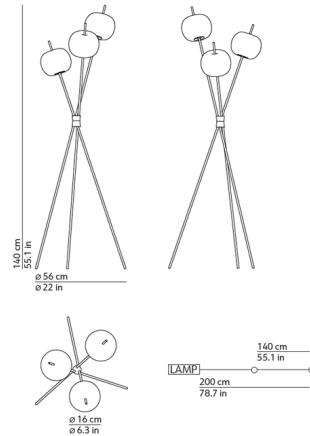

Description

No description available.

Specifications

COLOR Opal
BODY FINISH Black
WATTAGE 13.8W
DIMMER Included
DIMENSIONS 22.1"W x 55.1"H
INTEGRATED LED MODULE 3 x LED/4.6W/120V LED

Technical Information

COLOR RENDERING 80 CRI
LAMP COLOR 2700K
LUMENS/WATT 413.04
LUMINOUS FLUX 1900 lumens

Shown in black / opal

CLICK TO VIEW PRODUCT

Notes: