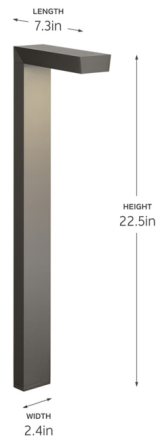

By Kichler

Description

The LED Ninety Degree Path Light brings a streamlined minimalism to your exterior space. The shade tapers toward the lens to give the right angle subtle distinction. Delivers beautiful light to sidewalks and walkways. Made to withstand the elements, the electrical components are fully sealed under a polycarbonate lens. Has a 3,000 volt fixture level surge protection to protect against power surges and irregularities. Includes the fixture, 30 inch leads, gel filled wire connectors, and a 14 inch ground stake. Note: This fixture is to be used only with a transformer rated a maximum of 300 W, 25 AMPS, 15 volts. Transformer and accessories sold separately below.

Specifications

COLOR	N/A
BODY FINISH	Textured Architectural Bronze
WATTAGE	2.8W
DIMMER	Not Dimmable
DIMENSIONS	7.3"W x 22.5"H
INTEGRATED LED MODULE	1 x LED/2.75W/12V LED
COUNTRY OF ORIGIN	China

Technical Information

LAMP LIFE	50000 hours
COLOR RENDERING	80 CRI
LAMP COLOR	2700K
LUMENS/WATT	43.64
LUMINOUS FLUX	120 lumens

Shown in textured architectural bronze

CLICK TO VIEW PRODUCT

Notes: