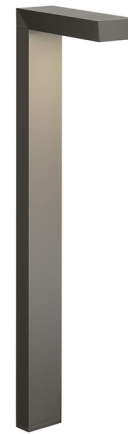

Lightology

lightology.com
866-954-4489
04-22-26

Project: _____

Company: _____

Location: _____ Fixture Type: _____

SPEC #: **KHR1423186**

Approved On: _____ Approved By: _____

Ninety Degree Path Light 12V

By Kichler

Description

The LED Ninety Degree Path Light brings a streamlined minimalism to your exterior space. The shade tapers toward the lens to give the right angle subtle distinction. Delivers beautiful light to sidewalks and walkways. Made to withstand the elements, the electrical components are fully sealed under a polycarbonate lens. Has a 3,000 volt fixture level surge protection to protect against power surges and irregularities. Includes the fixture, 30 inch leads, gel filled wire connectors, and a 14 inch ground stake. Note: This fixture is to be used only with a transformer rated a maximum of 300 W, 25 AMPS, 15 volts. Transformer and accessories sold separately below.

Specifications

COLOR	N/A
BODY FINISH	Textured Architectural Bronze
WATTAGE	2.8W
DIMMER	Not Dimmable
DIMENSIONS	7.3"W x 22.5"H
INTEGRATED LED MODULE	1 x LED/2.75W/12V LED
COUNTRY OF ORIGIN	China

Technical Information

LAMP LIFE	50000 hours
COLOR RENDERING	80 CRI
LAMP COLOR	2700K
LUMENS/WATT	43.64
LUMINOUS FLUX	120 lumens

Shown in textured architectural bronze

CLICK TO VIEW PRODUCT

Notes: