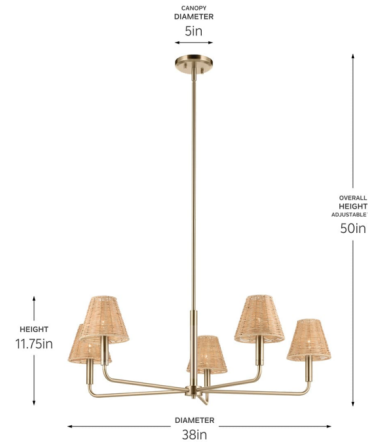

By Kichler

Description

The Bekah Chandelier brings an earthy, organic vibe to your interior space. The handwoven rattan shades allows light to peek through across your room. Sloped ceiling compatible to 90 degrees. The beautiful rattan shades are handwoven, so subtle variations in wrapping, color, and material make each piece unique.

Shown in champagne bronze / rattan

Specifications

COLOR Rattan
BODY FINISH Champagne Bronze
WATTAGE 15W
DIMMER Standard 120V
DIMENSIONS 25"W x 11.75"H
BULB NOT INCLUDED 5 x B10/Candelabra (E12)/3W/120V LED

Technical Information

PRODUCT DIMENSIONS Downrods: Two 6" and Two 12" Included

CLICK TO VIEW PRODUCT

Notes: