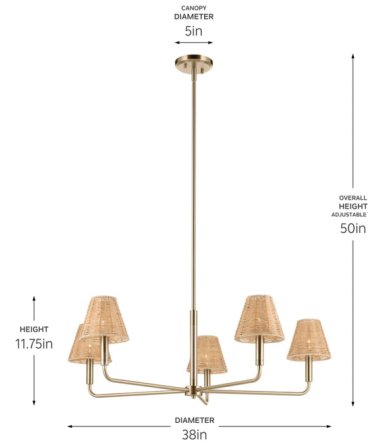

Lightology

lightology.com
866-954-4489
05-22-26

Project: _____

Company: _____

Location: _____ Fixture Type: _____

SPEC #: **KHR1423213**

Approved On: _____ Approved By: _____

Bekah Chandelier By Kichler

Description

The Bekah Chandelier brings an earthy, organic vibe to your interior space. The handwoven rattan shades allows light to peek through across your room. Sloped ceiling compatible to 90 degrees. The beautiful rattan shades are handwoven, so subtle variations in wrapping, color, and material make each piece unique.

Shown in champagne bronze / rattan

Specifications

COLOR	Rattan
BODY FINISH	Champagne Bronze
WATTAGE	15W
DIMMER	Standard 120V
DIMENSIONS	25"W x 11.75"H
BULB NOT INCLUDED	5 x B10/Candelabra (E12)/3W/120V LED

Technical Information

PRODUCT DIMENSIONS Downrods: Two 6" and Two 12" Included

CLICK TO VIEW PRODUCT

Notes: