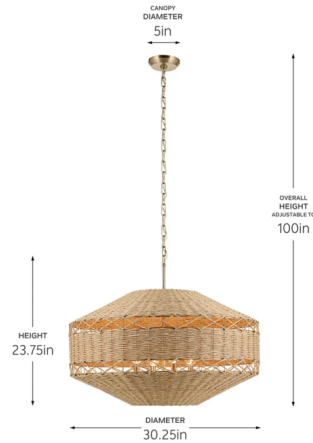

### Description

The Lulo Wide Pendant is inspired by the Japanese art of wrapping river stones with natural cane. This wide curving shape allows warm shadows of light across your room. Sloped ceiling to 90 degrees maximum. The beautiful cord shade is handwoven, so subtle variations in wrapping, color, and material make each piece unique.

### Specifications

COLOR . . . . . Cord  
BODY FINISH . . . . . Champagne Bronze  
WATTAGE . . . . . 36W  
DIMMER . . . . . Standard 120V  
DIMENSIONS . . . . . 30.25"W x 23.75"H  
BULB NOT INCLUDED . . . . . 4 x B10/Candelabra (E12)/9W/120V LED

### Technical Information

PRODUCT DIMENSIONS . . . . . Adjustable Chain Length: 72"

Notes:

Shown in champagne bronze / cord

CLICK TO VIEW PRODUCT