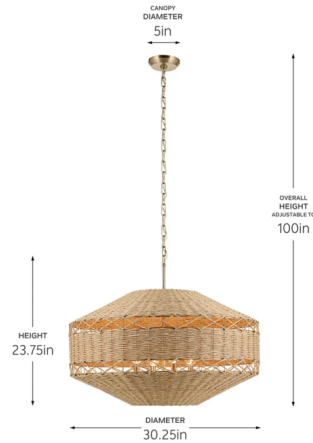

Lightology

lightology.com
866-954-4489
04-06-26

Project: _____
Company: _____
Location: _____ Fixture Type: _____
SPEC #: **KHR1423219**
Approved On: _____ Approved By: _____

Lulo Wide Pendant By Kichler

Description

The Lulo Wide Pendant is inspired by the Japanese art of wrapping river stones with natural cane. This wide curving shape allows warm shadows of light across your room. Sloped ceiling to 90 degrees maximum. The beautiful cord shade is handwoven, so subtle variations in wrapping, color, and material make each piece unique.

Specifications

COLOR . . . . . Cord
BODY FINISH . . . . . Champagne Bronze
WATTAGE 36W
DIMMER . . . . . Standard 120V
DIMENSIONS . . . . . 30.25"W x 23.75"H
BULB NOT INCLUDED . . . . . 4 x B10/Candelabra (E12)/9W/120V LED

Technical Information

PRODUCT DIMENSIONS . . . . . Adjustable Chain Length: 72"

Notes:

CLICK TO VIEW PRODUCT