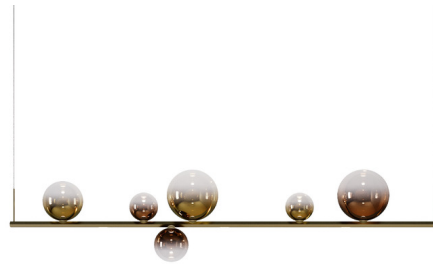

Lightology

lightology.com
866-954-4489
04-23-26

Project: _____

Company: _____

Location: _____ Fixture Type: _____

SPEC #: **SID1423224**

Approved On: _____ Approved By: _____

Random Stick Long Linear Pendant By LODES

Description

The Random Stick Long Linear Pendant offers an elegant, delicate aesthetic with glass globes resting on a hexagonal bar like soap bubbles briefly touching a surface before floating off. The LED light source on the underside of the pendant directs uniform light downward, making it a perfect fit above a dining table or desk. TRIAC dimmable. Includes mounting plate for standard US junction box.

Specifications

COLOR . . . . . Gold / Glossy Bronze
BODY FINISH . . . . . Polished Gold
WATTAGE 20W
DIMMER . . . . . Standard 120V
DIMENSIONS . . . . . 59.05"L x 7.08"W x 11.98"H
INTEGRATED LED MODULE . . . . . 1 x LED/20W/120V LED
COUNTRY OF ORIGIN . . . . . Italy

Technical Information

COLOR RENDERING . . . . . 90 CRI
LAMP COLOR 2700K
LUMENS/WATT 112.50
LUMINOUS FLUX . . . . . 2250 lumens

Shown in polished gold / gold / glossy bronze

CLICK TO VIEW PRODUCT

Notes: