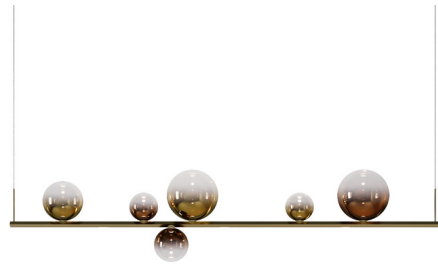

Lightology

lightology.com
866-954-4489
07-02-26

Project: _____

Company: _____

Location: _____ Fixture Type: _____

SPEC #: **SID1423224**

Approved On: _____ Approved By: _____

Random Stick Long Linear Pendant By LODES

Description

The Random Stick Long Linear Pendant offers an elegant, delicate aesthetic with glass globes resting on a hexagonal bar like soap bubbles briefly touching a surface before floating off. The LED light source on the underside of the pendant directs uniform light downward, making it a perfect fit above a dining table or desk. TRIAC dimmable. Includes mounting plate for standard US junction box.

Specifications

COLOR . . . . . Gold / Glossy Bronze
BODY FINISH . . . . . Polished Gold
WATTAGE 20W
DIMMER . . . . . Standard 120V
DIMENSIONS . . . . . 59.05"L x 7.08"W x 11.98"H
INTEGRATED LED MODULE . . . . . 1 x LED/20W/120V LED
COUNTRY OF ORIGIN . . . . . Italy

Technical Information

COLOR RENDERING . . . . . 90 CRI
LAMP COLOR 2700K
LUMENS/WATT 112.50
LUMINOUS FLUX . . . . . 2250 lumens

Shown in polished gold / gold / glossy bronze

CLICK TO VIEW PRODUCT

Notes: