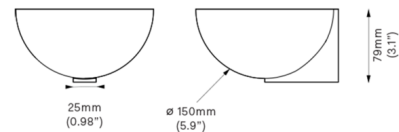

Shown in polished brass

Specifications

COLOR	N/A
BODY FINISH	Polished Brass
WATTAGE	8W
DIMMER	Standard 120V
DIMENSIONS	5.9"W x 3.1"H x 5.9"D
INTEGRATED LED MODULE	1 x LED/8W/120V LED

Technical Information