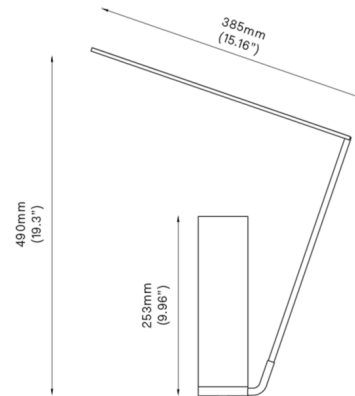

CLICK TO VIEW PRODUCT

Notes: