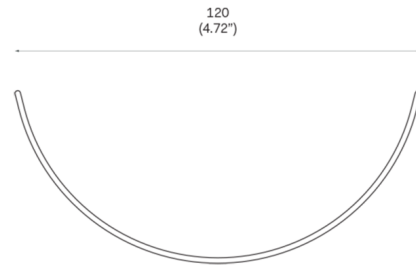

### Description

The Floating Forest is a collection of brass objects designed to be placed on top of a drinking glass to germinate seeds or fruit pits. Both the object itself and the sprouted seed provide an elegant decorative element. The Floating Forest Bridge is intended for use with acorns, walnuts, mangos, or avocados by suspending the seed just at the surface of the water. Includes brass object only; glass and seeds not included.

### Specifications

COLOR	N/A
BODY FINISH	Polished Brass
WATTAGE	N/A
DIMMER	N/A
DIMENSIONS	4.72"W
BULB	N/A

CLICK TO VIEW PRODUCT

Notes: