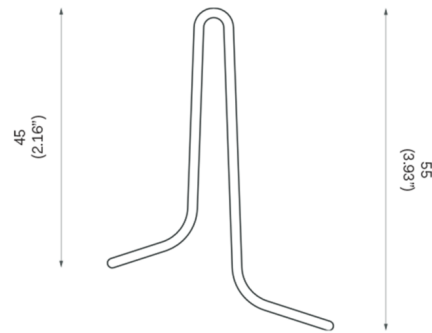

Lightology

lightology.com
866-954-4489
04-20-26

Project: _____

Company: _____

Location: _____ Fixture Type: _____

SPEC #: **MAN1423293**

Approved On: _____ Approved By: _____

Floating Forest Clip

By Michael Anastassiades

Description

The Floating Forest is a collection of brass objects designed to be placed on top of a drinking glass to germinate seeds or fruit pits. Both the object itself and the sprouted seed provide an elegant decorative element. The Floating Forest Clip is intended for use with acorns and date seeds by clipping onto the side of the glass and suspending the seed at the surface of the water. Includes brass object only; glass and seeds not included.

Shown in polished brass

Specifications

COLOR	N/A
BODY FINISH	Polished Brass
WATTAGE	N/A
DIMMER	N/A
DIMENSIONS	3.9"W
BULB	N/A

CLICK TO VIEW PRODUCT

Notes: