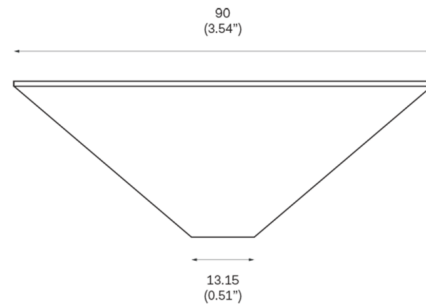

### Description

The Floating Forest is a collection of brass objects designed to be placed on top of a drinking glass to germinate seeds or fruit pits. Both the object itself and the sprouted seed provide an elegant decorative element. The Floating Forest Cone is intended for use with acorns, walnuts, or avocados by suspending the seed just at the surface of the water. Includes brass object only; glass and seeds not included.

### Specifications

COLOR	N/A
BODY FINISH	Polished Brass
WATTAGE	N/A
DIMMER	N/A
DIMENSIONS	3.54"W
BULB	N/A

CLICK TO VIEW PRODUCT

Notes: