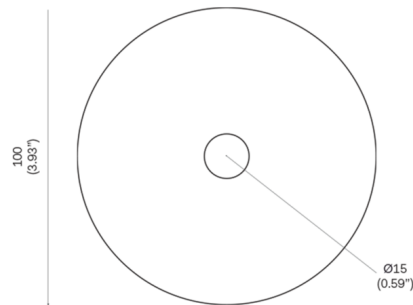

Specifications

COLOR	N/A
BODY FINISH	Polished Brass
WATTAGE	N/A
DIMMER	N/A
DIMENSIONS	3.9"W
BULB	N/A

CLICK TO VIEW PRODUCT

Notes: