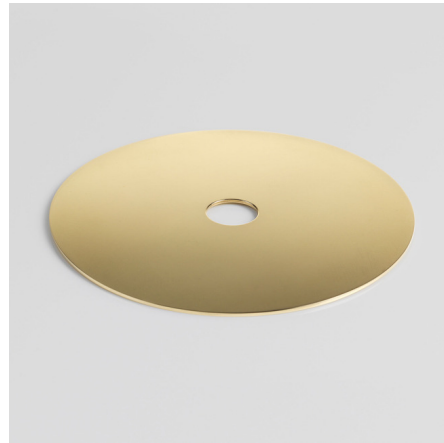

## Floating Forest Disc

By Michael Anastassiades

### Description

The Floating Forest is a collection of brass objects designed to be placed on top of a drinking glass to germinate seeds or fruit pits. Both the object itself and the sprouted seed provide an elegant decorative element. The Floating Forest Disc is intended for use with acorns, walnuts, or avocados by holding the seed above the rim of the glass, so that the roots can reach downwards into the water. Includes brass object only; glass and seeds not included.

Shown in polished brass

### Specifications

COLOR	N/A
BODY FINISH	Polished Brass
WATTAGE	N/A
DIMMER	N/A
DIMENSIONS	3.9"W
BULB	N/A

CLICK TO VIEW PRODUCT

Notes: