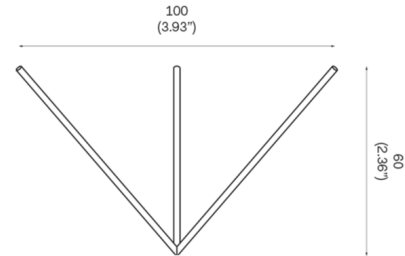

By Michael Anastassiades

Description

The Floating Forest is a collection of brass objects designed to be placed on top of a drinking glass to germinate seeds or fruit pits. Both the object itself and the sprouted seed provide an elegant decorative element. The Floating Forest Pyramid is intended for use with avocado seeds by suspending the seed just above the surface of the water. Includes brass object only; glass and seeds not included.

Shown in polished brass

Specifications

COLOR	N/A
BODY FINISH	Polished Brass
WATTAGE	N/A
DIMMER	N/A
DIMENSIONS	3.9"W x 2.4"H
BULB	N/A

CLICK TO VIEW PRODUCT

Notes: