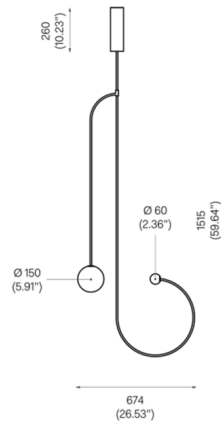

### Description

The Mobile 11 Chandelier is a delicate structure balanced in perfect equilibrium. Constructed following the principles of a mobile, it rotates freely and delicately, creating an ever-changing lighting configuration unique to the space it occupies. Each Mobile Chandelier is individually tailored to ensure the balance of its hand-crafted patinated-brass components. Every piece is unique in its dimension and compositional balance, due to the varying weight of the mouth-blown opaline glass. Includes a paintable junction box cover which will cover standard 4 inch junction boxes. The j-box cover extends beyond the fixture and will be visible. The total drop from the ceiling to the bottom of the fixture is specified to order and is not field adjustable: 71.7 inch minimum to 88.9 inch maximum.

### Specifications

COLOR	Opal
BODY FINISH	Black Patina
WATTAGE	12W
DIMMER	0-10V
DIMENSIONS	26.53"W x 59.64"H x 5.91"D
INTEGRATED LED MODULE	1 x LED/9W/120V LED
INTEGRATED LED MODULE	1 x LED/3W/120V LED

### Technical Information

LAMP COLOR	2700K
LUMENS/WATT	127.78
LUMINOUS FLUX	1150 lumens

Shown in black patina / opal

CLICK TO VIEW PRODUCT

Notes: