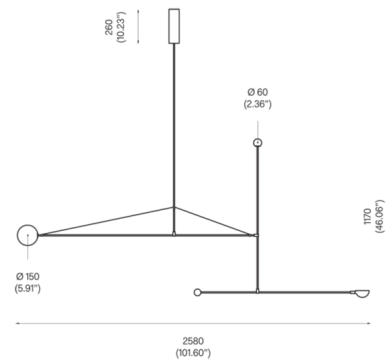

CLICK TO VIEW PRODUCT

Notes: