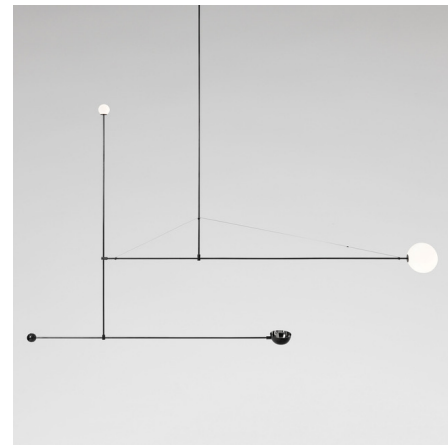

Description

The Mobile 1 Chandelier is a delicate structure balanced in perfect equilibrium. Constructed following the principles of a mobile, it rotates freely and delicately, creating an ever-changing lighting configuration unique to the space it occupies. Each Mobile Chandelier is individually tailored to ensure the balance of its hand-crafted patinated-brass components. Every piece is unique in its dimension and compositional balance, due to the varying weight of the mouth-blown opaline glass. Includes a paintable junction box cover which will cover standard 4 inch junction boxes. The j-box cover extends beyond the fixture and will be visible. The total drop from the ceiling to the bottom of the fixture is specified to order and is not field adjustable: 50 inch minimum to 108 inch maximum.

Specifications

COLOR	Opal
BODY FINISH	Black Patina
WATTAGE	12W
DIMMER	0-10V
DIMENSIONS	101.6"L x 5.91"W x 46.06"H
INTEGRATED LED MODULE	1 x LED/9W/120V LED
INTEGRATED LED MODULE	1 x LED/3W/120V LED

Technical Information

LAMP COLOR	2700K
LUMENS/WATT	127.78
LUMINOUS FLUX	1150 lumens

Shown in black patina / opal

CLICK TO VIEW PRODUCT

Notes: