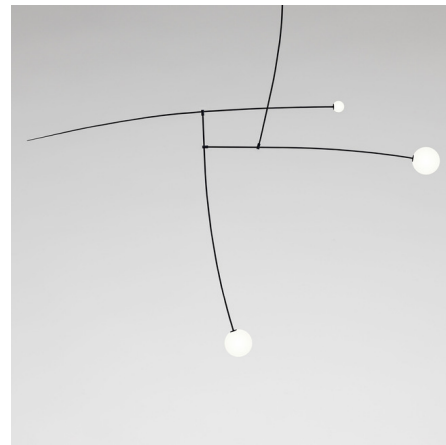

### Description

The Mobile 14 Chandelier is a delicate structure balanced in perfect equilibrium. Constructed following the principles of a mobile, it rotates freely and delicately, creating an ever-changing lighting configuration unique to the space it occupies. Each Mobile Chandelier is individually tailored to ensure the balance of its hand-crafted patinated-brass components. Every piece is unique in its dimension and compositional balance, due to the varying weight of the mouth-blown opaline glass. Includes a paintable junction box cover which will cover standard 4 inch junction boxes. The j-box cover extends beyond the fixture and will be visible. The total drop from the ceiling to the bottom of the fixture is specified to order and is not field adjustable: 108.4 inch minimum to 140.2 inch maximum.

### Specifications

COLOR	Opal
BODY FINISH	Black Patina
WATTAGE	21W
DIMMER	0-10V
DIMENSIONS	94.09"W x 61.02"H x 5.91"D
INTEGRATED LED MODULE	2 x LED/9W/120V LED
INTEGRATED LED MODULE	1 x LED/3W/120V LED

### Technical Information

LAMP COLOR	2700K
LUMENS/WATT	216.67
LUMINOUS FLUX	1950 lumens

Shown in black patina / opal

CLICK TO VIEW PRODUCT

Notes: