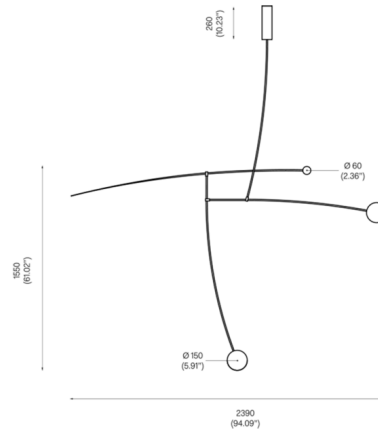

### Description

The Mobile 14 Chandelier is a delicate structure balanced in perfect equilibrium. Constructed following the principles of a mobile, it rotates freely and delicately, creating an ever-changing lighting configuration unique to the space it occupies. Each Mobile Chandelier is individually tailored to ensure the balance of its hand-crafted patinated-brass components. Every piece is unique in its dimension and compositional balance, due to the varying weight of the mouth-blown opaline glass. Includes a paintable junction box cover which will cover standard 4 inch junction boxes. The j-box cover extends beyond the fixture and will be visible. The total drop from the ceiling to the bottom of the fixture is specified to order and is not field adjustable: 108.4 inch minimum to 140.2 inch maximum.

### Specifications

COLOR	Opal
BODY FINISH	Black Patina
WATTAGE	21W
DIMMER	0-10V
DIMENSIONS	94.09"W x 61.02"H x 5.91"D
INTEGRATED LED MODULE	2 x LED/9W/120V LED
INTEGRATED LED MODULE	1 x LED/3W/120V LED

### Technical Information

LAMP COLOR	2700K
LUMENS/WATT	216.67
LUMINOUS FLUX	1950 lumens

Shown in black patina / opal

CLICK TO VIEW PRODUCT

Notes: