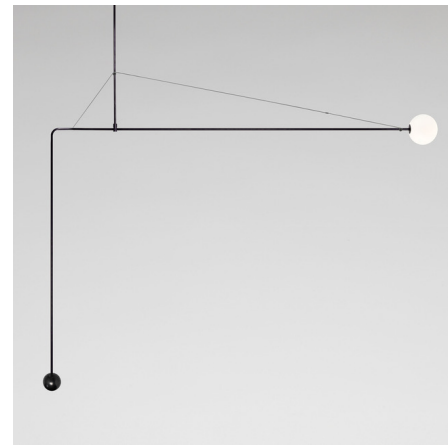

### Description

The Mobile 4 Chandelier is a delicate structure balanced in perfect equilibrium. Constructed following the principles of a mobile, it rotates freely and delicately, creating an ever-changing lighting configuration unique to the space it occupies. Each Mobile Chandelier is individually tailored to ensure the balance of its hand-crafted patinated-brass components. Every piece is unique in its dimension and compositional balance, due to the varying weight of the mouth-blown opaline glass. Includes a paintable junction box cover which will cover standard 4 inch junction boxes. The j-box cover extends beyond the fixture and will be visible. The total drop from the ceiling to the bottom of the fixture is specified to order and is not field adjustable: 71.4 inch minimum to 141.1 inch maximum.

### Specifications

COLOR	Opal
BODY FINISH	Black Patina
WATTAGE	9W
DIMMER	0-10V
DIMENSIONS	90.55"L x 5.91"W x 52.24"H
INTEGRATED LED MODULE	1 x LED/9W/120V LED

### Technical Information

LAMP COLOR	2700K
LUMENS/WATT	88.89
LUMINOUS FLUX	800 lumens

Shown in black patina / opal

CLICK TO VIEW PRODUCT

Notes: