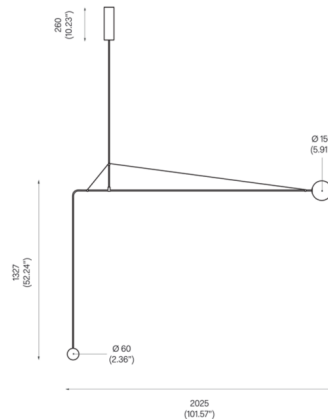

### Description

The Mobile 4 Chandelier is a delicate structure balanced in perfect equilibrium. Constructed following the principles of a mobile, it rotates freely and delicately, creating an ever-changing lighting configuration unique to the space it occupies. Each Mobile Chandelier is individually tailored to ensure the balance of its hand-crafted patinated-brass components. Every piece is unique in its dimension and compositional balance, due to the varying weight of the mouth-blown opaline glass. Includes a paintable junction box cover which will cover standard 4 inch junction boxes. The j-box cover extends beyond the fixture and will be visible. The total drop from the ceiling to the bottom of the fixture is specified to order and is not field adjustable: 71.4 inch minimum to 141.1 inch maximum.

### Specifications

COLOR	Opal
BODY FINISH	Black Patina
WATTAGE	9W
DIMMER	0-10V
DIMENSIONS	90.55"L x 5.91"W x 52.24"H
INTEGRATED LED MODULE	1 x LED/9W/120V LED

### Technical Information

LAMP COLOR	2700K
LUMENS/WATT	88.89
LUMINOUS FLUX	800 lumens

Shown in black patina / opal

CLICK TO VIEW PRODUCT

Notes: