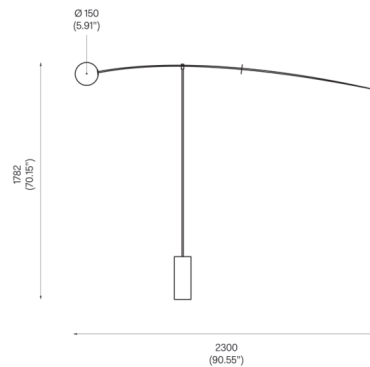

Description

The Mobile 5 Floor Lamp is a delicate structure balanced in perfect equilibrium. At one end of the lamp, an opal glass globe diffuser produces an inviting warm glow. The other end features an elongated tail of black patinated brass for a sleek, minimalist expression. The horizontal bar tilts up and down to create dynamic movement.

Shown in black patina / opal

Specifications

COLOR	Opal
BODY FINISH	Black Patina
WATTAGE	9W
DIMMER	Included
DIMENSIONS	90.55"W x 70.15"H x 5.61"D
INTEGRATED LED MODULE	1 x LED/9W/120V LED

Technical Information

PRODUCT DIMENSIONS	Cord Length: 98.4"
LAMP COLOR	2700K
LUMENS/WATT	88.89
LUMINOUS FLUX	800 lumens

CLICK TO VIEW PRODUCT

Notes: