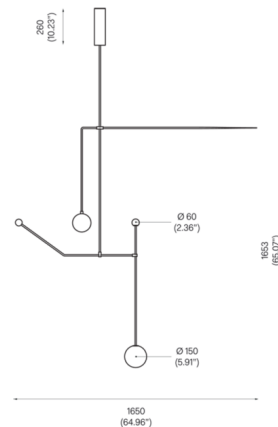

### Description

The Mobile 6 Chandelier is a delicate structure balanced in perfect equilibrium. Constructed following the principles of a mobile, it rotates freely and delicately, creating an ever-changing lighting configuration unique to the space it occupies. Each Mobile Chandelier is individually tailored to ensure the balance of its hand-crafted patinated-brass components. Every piece is unique in its dimension and compositional balance, due to the varying weight of the mouth-blown opaline glass. Includes a paintable junction box cover which will cover standard 4 inch junction boxes. The j-box cover extends beyond the fixture and will be visible. The total drop from the ceiling to the bottom of the fixture is specified to order and is not field adjustable: 78.8 inch minimum to 120.2 inch maximum.

### Specifications

COLOR	Opal
BODY FINISH	Black Patina
WATTAGE	12W
DIMMER	0-10V
DIMENSIONS	64.96" L x 5.91" W x 65.07" H
INTEGRATED LED MODULE	1 x LED/9W/120V LED
INTEGRATED LED MODULE	1 x LED/3W/120V LED

### Technical Information

LAMP COLOR	2700K
LUMENS/WATT	127.78
LUMINOUS FLUX	1150 lumens

Shown in black patina / opal

CLICK TO VIEW PRODUCT

Notes: