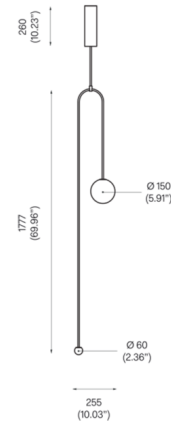

Description

The Mobile 7 Chandelier is a delicate structure balanced in perfect equilibrium. Constructed following the principles of a mobile, it rotates freely and delicately, creating an ever-changing lighting configuration unique to the space it occupies. Each Mobile Chandelier is individually tailored to ensure the balance of its hand-crafted patinated-brass components. Every piece is unique in its dimension and compositional balance, due to the varying weight of the mouth-blown opaline glass. Includes a paintable junction box cover which will cover standard 4 inch junction boxes. The j-box cover extends beyond the fixture and will be visible. The total drop from the ceiling to the bottom of the fixture is specified to order and is not field adjustable: 82.2 inch minimum to 158.8 inch maximum.

Specifications

COLOR	Opal
BODY FINISH	Black Patina
WATTAGE	12W
DIMMER	0-10V
DIMENSIONS	10.03"W x 69.96"H x 5.91"D
INTEGRATED LED MODULE	1 x LED/9W/120V LED
INTEGRATED LED MODULE	1 x LED/3W/120V LED

Technical Information

LAMP COLOR	2700K
LUMENS/WATT	127.78
LUMINOUS FLUX	1150 lumens

Shown in black patina / opal

CLICK TO VIEW PRODUCT

Notes: