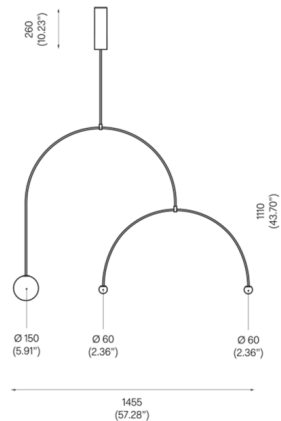

CLICK TO VIEW PRODUCT

Notes: