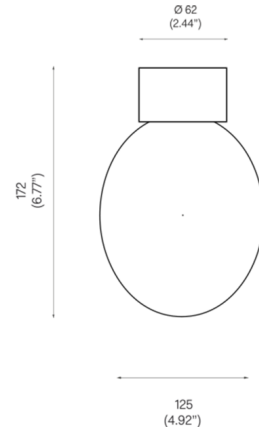

Description

The Philosophical Egg Wall / Ceiling Light pays homage to the mysterious egg-shaped object depicted in the Renaissance painting Brera Madonna by Piero della Francesca. The refined lines of the opal glass diffuser allow the light to become the central focal point of the space. Includes a paintable junction box cover which will cover standard 4 inch junction boxes. The j-box cover (not pictured) extends beyond the fixture and will be visible.

Shown in polished brass / opal

Specifications

COLOR Opal
BODY FINISH Polished Brass
WATTAGE 3.5W
DIMMER Standard 120V
DIMENSIONS 4.9"W x 6.8"H
BULB INCLUDED 1 x JCD/G9/3.5W/120V LED

Technical Information