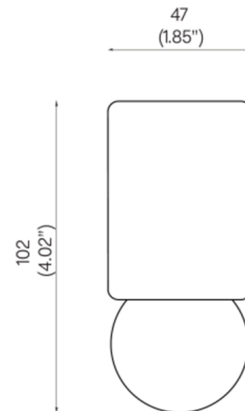

Shown in white / opal

Specifications

COLOR	Opal
BODY FINISH	White
WATTAGE	2W
DIMMER	Standard 120V
DIMENSIONS	1.85"W x 4.02"H
BULB INCLUDED	1 x JCD/G9/2W/120V LED

Technical Information

LUMENS/WATT	125.00
LUMINOUS FLUX	250 lumens