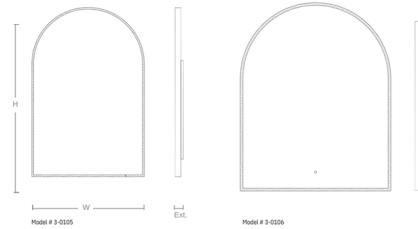

Shown in matte black / mirror

Specifications

COLOR Mirror
BODY FINISH Matte Black
WATTAGE 72W
DIMMER Included
DIMENSIONS 24"W x 36"H x 2.17"D
INTEGRATED LED MODULE 1 x LED/72W/120V LED

Technical Information