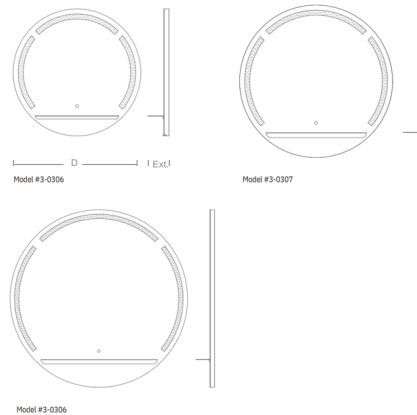

Specifications

COLOR	Mirror
BODY FINISH	Black
WATTAGE	69W
DIMMER	Included
DIMENSIONS	30"W x 30"H x 4.92"D
INTEGRATED LED MODULE	1 x LED/69W/120V LED

Technical Information

COLOR RENDERING	80 CRI
LAMP COLOR	CCT Select
LUMENS/WATT	34.43
LUMINOUS FLUX	2376 lumens

Shown in black / mirror

CLICK TO VIEW PRODUCT

Notes: