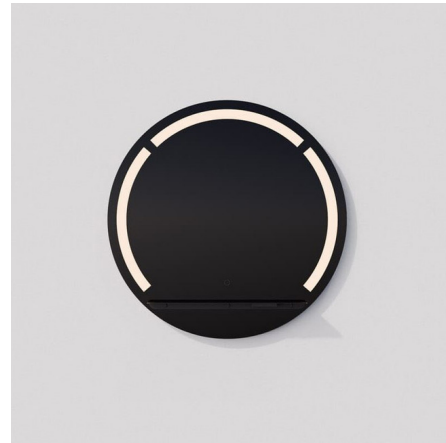

Lightology

lightology.com
866-954-4489
05-17-26

Project: _____

Company: _____

Location: _____ Fixture Type: _____

SPEC #: **OXY1423346**

Approved On: _____ Approved By: _____

Skylight Round Color-Select LED Mirror By Oxygen by Quorum

Description

The Skylight Color-Select LED Mirror is a marvel of Italian design. Its exclusive GHOST Lighting technology conceals the light source when switched off, maximizing the functional reflective area of the mirror. The lights in the different sections of the mirror can be activated separately, and they feature CCT selectability (4000K or 6000K) and dimmability for creating the perfect environment. These settings are controlled using the intuitive touch sensor near the bottom of the mirror.

Specifications

COLOR	Mirror
BODY FINISH	Black
WATTAGE	69W
DIMMER	Included
DIMENSIONS	30"W x 30"H x 4.92"D
INTEGRATED LED MODULE	1 x LED/69W/120V LED

Technical Information

COLOR RENDERING	80 CRI
LAMP COLOR	CCT Select
LUMENS/WATT	34.43
LUMINOUS FLUX	2376 lumens

Shown in black / mirror

CLICK TO VIEW PRODUCT

Notes: