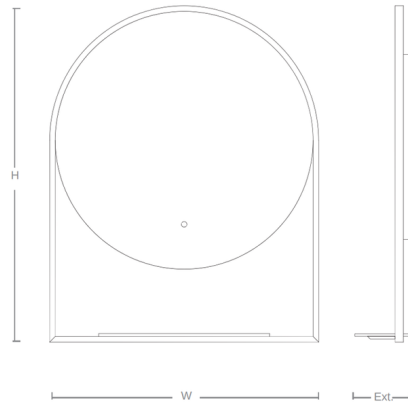

CLICK TO VIEW PRODUCT

Notes: