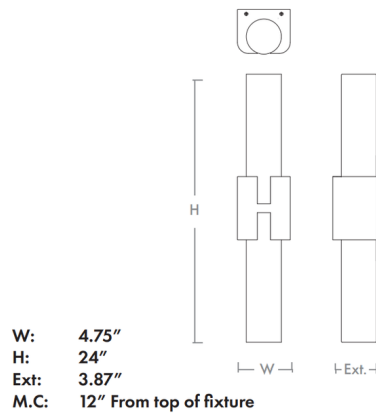

Lightology

lightology.com
866-954-4489
04-22-26

Project: _____
Company: _____
Location: _____ Fixture Type: _____
SPEC #: **OXY1423374**
Approved On: _____ Approved By: _____

Virtue Double Color-Select Wall Light

By Oxygen by Quorum

Description

Crafted from authentic jade stone, the Virtue Double Color-Select Wall Light infuses a minimalist silhouette with organic elegance. A metal bracket supports the stone and creates a dynamic contrast. LED color selectable options include 3000k, 3500k, and 4000k. Note: Each piece of stone is unique and will feature tonal and pattern variations.

Specifications

COLOR	Jade Stone
BODY FINISH	Aged Brass
WATTAGE	20W
DIMMER	Low Voltage Electronic
DIMENSIONS	4.75"W x 24"H x 4"D
INTEGRATED LED MODULE	1 x LED/20W/120-277V LED

Technical Information

COLOR RENDERING	.90 CRI
LAMP COLOR	. CCT Select

Shown in aged brass / jade stone

CLICK TO VIEW PRODUCT

Notes: