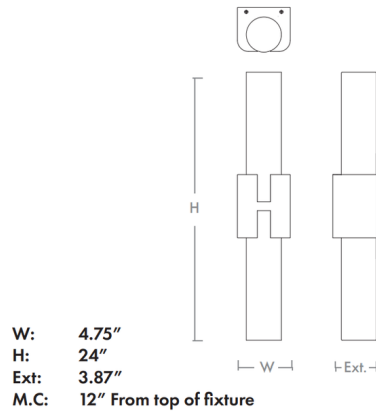

Lightology

lightology.com
866-954-4489
06-30-26

Project: _____

Company: _____

Location: _____ Fixture Type: _____

SPEC #: **OXY1423374**

Approved On: _____ Approved By: _____

Virtue Double Color-Select Wall Light

By Oxygen by Quorum

Description

Crafted from authentic jade stone, the Virtue Double Color-Select Wall Light infuses a minimalist silhouette with organic elegance. A metal bracket supports the stone and creates a dynamic contrast. LED color selectable options include 3000k, 3500k, and 4000k. Note: Each piece of stone is unique and will feature tonal and pattern variations.

Specifications

COLOR . . . . . Jade Stone
BODY FINISH . . . . . Aged Brass
WATTAGE 20W
DIMMER . . . . . Low Voltage Electronic
DIMENSIONS . . . . . 4.75"W x 24"H x 4"D
INTEGRATED LED MODULE . . . . . 1 x LED/20W/120-277V LED

Technical Information

COLOR RENDERING . . . . . 90 CRI
LAMP COLOR . . . . . CCT Select

Shown in aged brass / jade stone

CLICK TO VIEW PRODUCT

Notes: