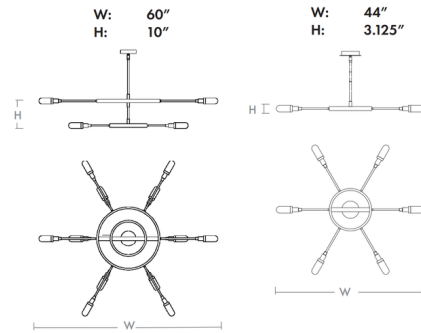

Description

The Sperano Chandelier infuses a transitional style with industrial elements. Straight arms extend outward from a central wheel and are capped with a textured glass diffuser. LED color selectable options include 3000k, 3500k, and 4000k.

Shown in matte black / clear

OAH: Adjustable Using 8", 12", 15"
Rod Segments (Included)

Specifications

COLOR	Clear
BODY FINISH	Matte Black
WATTAGE	108W
DIMMER	Low Voltage Electronic
DIMENSIONS	44"W x 3"H
INTEGRATED LED MODULE	6 x LED/18W/120-277V LED

Technical Information

PRODUCT DIMENSIONS	Downrods Included: 8", 12", and 15"
LAMP COLOR	CCT Select

CLICK TO VIEW PRODUCT

Notes: