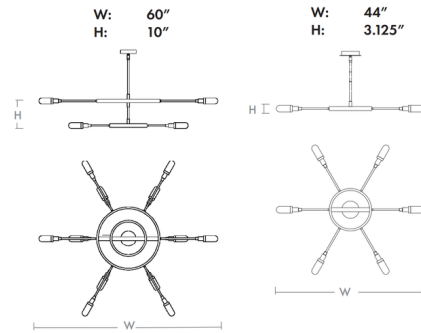

By Oxygen by Quorum

Description

The Sperano Chandelier infuses a transitional style with industrial elements. Straight arms extend outward from a central wheel and are capped with a textured glass diffuser. LED color selectable options include 3000k, 3500k, and 4000k.

Shown in matte black / clear

OAH: Adjustable Using 8", 12", 15" Rod Segments (Included)

Specifications

COLOR	Clear
BODY FINISH	Matte Black
WATTAGE	108W
DIMMER	Low Voltage Electronic
DIMENSIONS	44"W x 3"H
INTEGRATED LED MODULE	6 x LED/18W/120-277V LED

Technical Information

PRODUCT DIMENSIONS	Downrods Included: 8", 12", and 15"
LAMP COLOR	CCT Select

CLICK TO VIEW PRODUCT

Notes: