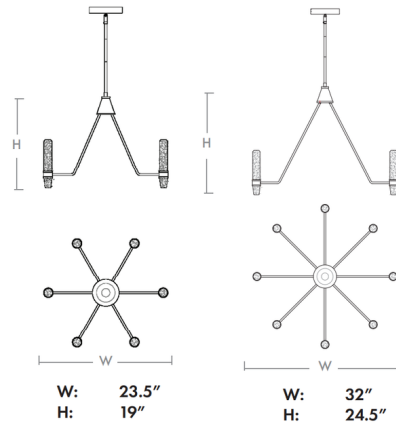

### Description

The Ethos Wall Sconce features a striking design with acrylic bubble diffusers. The metal arms create a stark silhouette that supports cylindrical diffusers with sleek black rings. Note: Built in color temperature adjustability to switch from 3000K/3500K/4000K. 277V dimmable with 0-10V dimmer.

### Specifications

COLOR	N/A
BODY FINISH	Black
WATTAGE	192W
DIMMER	Standard 120V
DIMENSIONS	19"W x 23.5"H
INTEGRATED LED MODULE	6 x LED/32W/120-277V LED

### Technical Information

PRODUCT DIMENSIONS	Downrods: 8", 12", 16"
COLOR RENDERING	.90 CRI
LAMP COLOR	. CCT Select

Shown in black

CLICK TO VIEW PRODUCT

Notes: