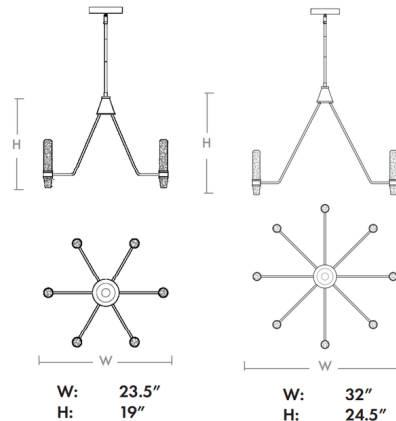

By Oxygen by Quorum

Description

The Ethos Wall Sconce features a striking design with acrylic bubble diffusers. The metal arms create a stark silhouette that supports cylindrical diffusers with sleek black rings. Note: Built in color temperature adjustability to switch from 3000K/3500K/4000K. 277V dimmable with 0-10V dimmer.

Specifications

COLOR	N/A
BODY FINISH	Black
WATTAGE	192W
DIMMER	Standard 120V
DIMENSIONS	19"W x 23.5"H
INTEGRATED LED MODULE	6 x LED/32W/120-277V LED

Technical Information

PRODUCT DIMENSIONS	Downrods: 8", 12", 16"
COLOR RENDERING	.90 CRI
LAMP COLOR	. CCT Select

Shown in black

CLICK TO VIEW PRODUCT

Notes: