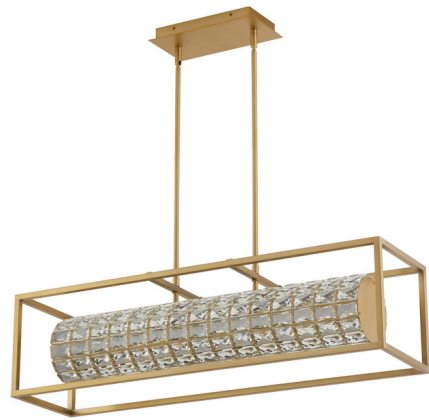

## Elan Color-Select Linear Chandelier By Oxygen by Quorum

### Description

The Elan Color-Select Linear Chandelier brings a luxurious beauty to your interior space. The faceted glass diffuser creates a stunning play of light and shadow across your room. Perfect for a dining room or kitchen. Note: Built in color temperature adjustability to switch from 3000K/3500K/4000K.

### Specifications

COLOR . . . . . Clear  
 BODY FINISH . . . . . Aged Brass  
 WATTAGE . . . . . 32W  
 DIMMER . . . . . Standard 120V  
 DIMENSIONS . . . . . 35.5"W x 9.25"H  
 INTEGRATED LED MODULE . . . . . 1 x LED/32W/120-277V LED

### Technical Information

PRODUCT DIMENSIONS . . . . . Downrods: 8", 12", 16"  
 COLOR RENDERING . . . . . 90 CRI  
 LAMP COLOR . . . . . CCT Select

Shown in aged brass / clear

**W: 35.5"**  
**D: 9.25"**  
**H: 9.25"**