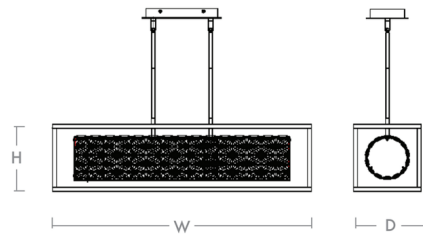

Specifications

COLOR Clear
BODY FINISH Aged Brass
WATTAGE 32W
DIMMER Standard 120V
DIMENSIONS 35.5"W x 9.25"H
INTEGRATED LED MODULE 1 x LED/32W/120-277V LED

Technical Information

PRODUCT DIMENSIONS Downrods: 8", 12", 16"
COLOR RENDERING 90 CRI
LAMP COLOR CCT Select

Shown in aged brass / clear

W: 35.5"
D: 9.25"
H: 9.25"

CLICK TO VIEW PRODUCT

Notes: