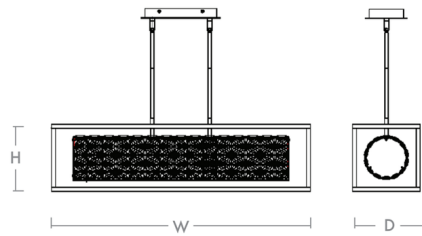

### Specifications

COLOR . . . . . Clear  
 BODY FINISH . . . . . Aged Brass  
 WATTAGE . . . . . 32W  
 DIMMER . . . . . Standard 120V  
 DIMENSIONS . . . . . 35.5"W x 9.25"H  
 INTEGRATED LED MODULE . . . . . 1 x LED/32W/120-277V LED

### Technical Information

PRODUCT DIMENSIONS . . . . . Downrods: 8", 12", 16"  
 COLOR RENDERING . . . . . 90 CRI  
 LAMP COLOR . . . . . CCT Select

Shown in aged brass / clear

**W: 35.5"**  
**D: 9.25"**  
**H: 9.25"**