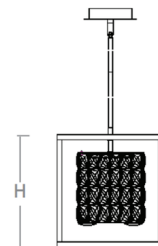

### Specifications

COLOR . . . . . Clear  
BODY FINISH . . . . . Black  
WATTAGE . . . . . 20W  
DIMMER . . . . . Standard 120V  
DIMENSIONS . . . . . 12"W x 13"H  
INTEGRATED LED MODULE . . . . . 1 x LED/20W/120-277V LED

### Technical Information

PRODUCT DIMENSIONS . . . . . Downrods: 8", 12", 16"  
COLOR RENDERING . . . . . 90 CRI  
LAMP COLOR . . . . . CCT Select

Shown in black / clear

**Dia.: 12"**  
**H: 13"**

CLICK TO VIEW PRODUCT