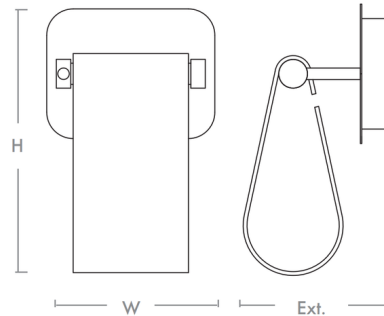

### Specifications

COLOR	Clear
BODY FINISH	Black
WATTAGE	7W
DIMMER	Standard 120V
DIMENSIONS	6.88"W x 11.5"H x 6"D
INTEGRATED LED MODULE	1 x LED/7W/120V LED

### Technical Information

COLOR RENDERING	.90 CRI
LAMP COLOR	. CCT Select
LUMENS/WATT	34.43
LUMINOUS FLUX	241 lumens

Shown in black / clear

**DIMENSIONS**

W:	6.875"
H"	11.5"
Ext.:	6" Non ADA

CLICK TO VIEW PRODUCT