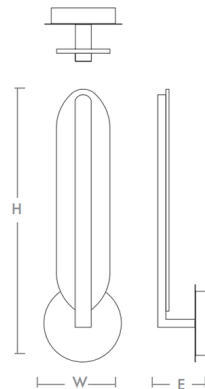

Specifications

COLOR	Frost
BODY FINISH	Black
WATTAGE	12W
DIMMER	Standard 120V
DIMENSIONS	5.75"W x 20"H x 4"D
INTEGRATED LED MODULE	1 x LED/12W/120-277V LED

Technical Information

COLOR RENDERING	90 CRI
LAMP COLOR	CCT Select
LUMENS/WATT	53.92
LUMINOUS FLUX	647 lumens

Shown in black / frost

DIMENSIONS

W: 5.75"
H: 20"
Ext: 4"

CLICK TO VIEW PRODUCT

Notes: