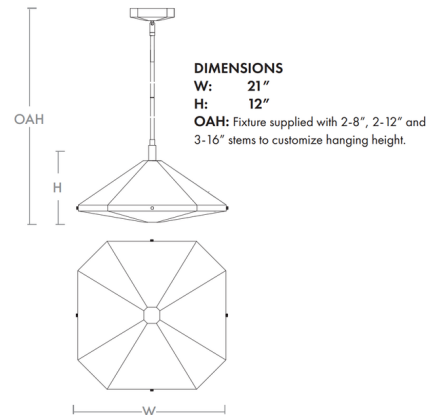

CLICK TO VIEW PRODUCT

Notes: