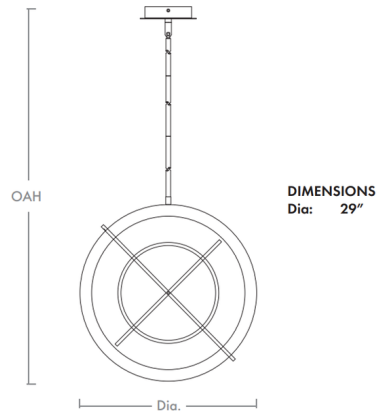

Specifications

COLOR N/A
BODY FINISH Black
WATTAGE 30W
DIMMER Standard 120V
DIMENSIONS 29"W x 29"H
INTEGRATED LED MODULE 1 x LED/30W/120-277V LED

Technical Information

COLOR RENDERING 90 CRI
LAMP COLOR CCT Select
LUMENS/WATT 40.00
LUMINOUS FLUX 1200 lumens

Shown in black

CLICK TO VIEW PRODUCT

Notes: