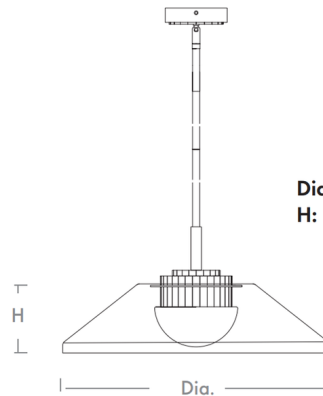

### Specifications

COLOR	Frost
BODY FINISH	Brushed Brass
WATTAGE	20W
DIMMER	Standard 120V
DIMENSIONS	22"W x 11"H
INTEGRATED LED MODULE	1 x LED/20W/120-277V LED

### Technical Information

PRODUCT DIMENSIONS	Downrods: 2-8", 2-12", 3-16"
COLOR RENDERING	90 CRI
LAMP COLOR	CCT Select
LUMENS/WATT	91.00
LUMINOUS FLUX	1820 lumens

Shown in brushed brass / frost

CLICK TO VIEW PRODUCT