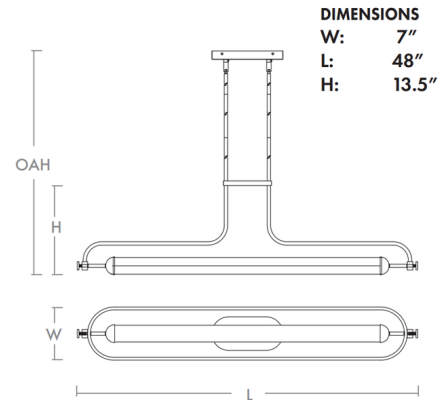

### Specifications

COLOR	N/A
BODY FINISH	Brushed Brass
WATTAGE	144W
DIMMER	N/A
DIMENSIONS	48"L x 7"W x 13.5"H
INTEGRATED LED MODULE	6 x LED/24W/120-277V LED

### Technical Information

PRODUCT DIMENSIONS	Downrods: 2-8", 2-12", 3-15"
COLOR RENDERING	.90 CRI
LAMP COLOR	6500K
LUMENS/WATT	114.58
LUMINOUS FLUX	2750 lumens

Shown in brushed brass

CLICK TO VIEW PRODUCT