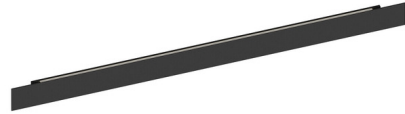

By Sonneman

Description

Referencing the industrial elegance of an H beam used in engineering and architecture, the Lithe Indoor / Outdoor Wall Sconce embodies a sleek design that evenly distributes light in two directions. With a sleek, minimalist aesthetic, Lithe is perfect in any modern space from residential to hospitality and commercial settings. May be installed vertically or horizontally. Note: This fixture can not be installed over a standard US junction box. It requires its included power supply to be remotely located in an accessible location.

Shown in textured black

Specifications

COLOR N/A
BODY FINISH Textured Black
WATTAGE 11W
DIMMER Low Voltage Electronic
DIMENSIONS 36"W x 2.25"H x 1"D
INTEGRATED LED MODULE 2 x LED/5.5W/120-277V LED

Technical Information