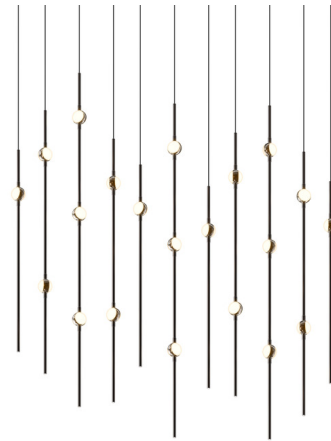

Lightology

lightology.com
866-954-4489
04-25-26

Project: _____
Company: _____
Location: _____ Fixture Type: _____
SPEC #: **SON1423557**
Approved On: _____ Approved By: _____

Constellation Aries Linear Multi-Light Chandelier

By SONNEMAN

Description

The Constellation Aries brings new application possibilities to the iconic Constellation series. This collection has been designed with shorter lengths to accommodate lower ceilings and intimate spaces. Constellation Aries is ideal for a wide range of applications, from intimate illumination in a hospitality environment, to making a statement in a dining room or residential entry space. Available with faceted crystal or soft white acrylic lens options in several finishes and 10 or 20 foot cord lengths. Note: 2200K color temperature available in Espresso Black finish only. NOTE: 120-277V driver is included, but requires installation in a remote accessible location. TRIAC and ELV dimming at 120V. 0-10V dimming at 277V.

Specifications

COLOR	White
BODY FINISH	Espresso Black
WATTAGE	42W
DIMMER	Low Voltage Electronic
DIMENSIONS	35.5"L x 7.5"W x 38"H
INTEGRATED LED MODULE	21 x LED/2W/120-277V LED

Technical Information

COLOR RENDERING	90 CRI
LAMP COLOR	2700K
LUMENS/WATT	1,365.00
LUMINOUS FLUX	2730 lumens

Shown in espresso black / white

CLICK TO VIEW PRODUCT

Notes: