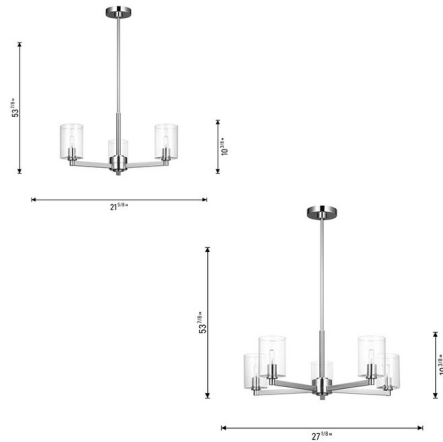

Description

The Fullton Glass Chandelier bring a modern, industrial vibe to your interior space. The sublime frame holds clear glass jars surrounding visible bulbs that cast warm shadows across your room. Sloped ceiling to 22 degrees maximum.

Specifications

COLOR Clear
BODY FINISH Satin Brass
WATTAGE 27W
DIMMER Standard 120V
DIMENSIONS 21.63"W x 10.38"H
BULB NOT INCLUDED 3 x T8/Candelabra (E12)/9W/120V LED
OTHER BULB OPTIONS T8/Candelabra (E12)/60W/120V Incandescent
COUNTRY OF ORIGIN Viet Nam

Technical Information

PRODUCT DIMENSIONS Downrods: One 6" and Three 12" Included

Notes:

Shown in satin brass / clear

CLICK TO VIEW PRODUCT