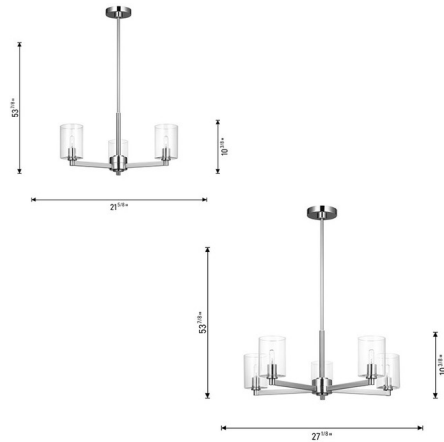

By Visual Comfort Studio

Description

The Fullton Glass Chandelier bring a modern, industrial vibe to your interior space. The sublime frame holds clear glass jars surrounding visible bulbs that cast warm shadows across your room. Sloped ceiling to 22 degrees maximum.

Specifications

COLOR Clear
BODY FINISH Satin Brass
WATTAGE 27W
DIMMER Standard 120V
DIMENSIONS 21.63"W x 10.38"H
BULB NOT INCLUDED 3 x T8/Candelabra (E12)/9W/120V LED
OTHER BULB OPTIONS T8/Candelabra (E12)/60W/120V Incandescent
COUNTRY OF ORIGIN Viet Nam

Technical Information

PRODUCT DIMENSIONS Downrods: One 6" and Three 12" Included

Notes:

Shown in satin brass / clear

CLICK TO VIEW PRODUCT