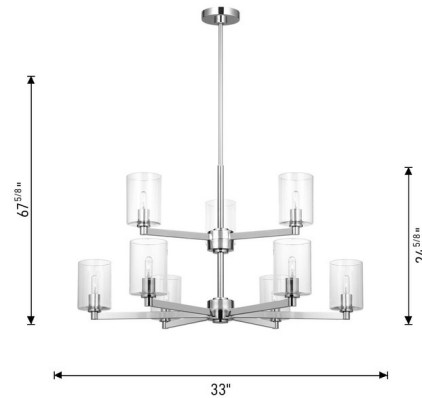

Lightology

lightology.com
866-954-4489
04-13-26

Project: _____

Company: _____

Location: _____ Fixture Type: _____

SPEC #: **VCS1423792**

Approved On: _____ Approved By: _____

Fullton Glass Tier Chandelier

By Visual Comfort Studio

Description

The Fullton Glass Tier Chandelier bring a modern, industrial vibe to your interior space. The sublime frame holds clear glass jars surrounding visible bulbs that cast warm shadows across your room. Sloped ceiling to 22 degrees maximum.

Specifications

COLOR Clear
BODY FINISH Midnight Black
WATTAGE 81W
DIMMER Standard 120V
DIMENSIONS 33"W x 24.63"H
BULB NOT INCLUDED 9 x T8/Candelabra (E12)/9W/120V LED
OTHER BULB OPTIONS T8/Candelabra (E12)/60W/120V Incandescent
COUNTRY OF ORIGIN Viet Nam

Technical Information

PRODUCT DIMENSIONS Downrods: One 6" and Three 12" Included

Notes:

Shown in midnight black / clear

CLICK TO VIEW PRODUCT