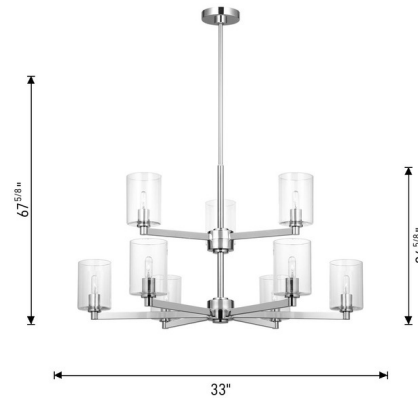

Lightology

lightology.com
866-954-4489
06-04-26

Project: _____

Company: _____

Location: _____ Fixture Type: _____

SPEC #: **VCS1423792**

Approved On: _____ Approved By: _____

Fullton Glass Tier Chandelier

By Visual Comfort Studio

Description

The Fullton Glass Tier Chandelier bring a modern, industrial vibe to your interior space. The sublime frame holds clear glass jars surrounding visible bulbs that cast warm shadows across your room. Sloped ceiling to 22 degrees maximum.

Specifications

COLOR Clear
BODY FINISH Midnight Black
WATTAGE 81W
DIMMER Standard 120V
DIMENSIONS 33"W x 24.63"H
BULB NOT INCLUDED 9 x T8/Candelabra (E12)/9W/120V LED
OTHER BULB OPTIONS T8/Candelabra (E12)/60W/120V Incandescent
COUNTRY OF ORIGIN Viet Nam

Technical Information

PRODUCT DIMENSIONS Downrods: One 6" and Three 12" Included

Shown in midnight black / clear

CLICK TO VIEW PRODUCT

Notes: