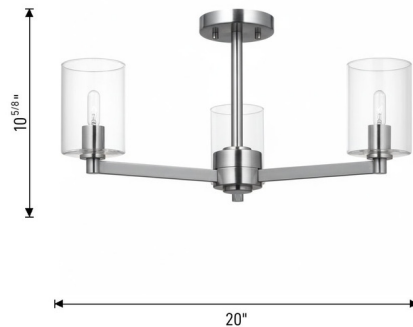

## Fullton Glass Semi Flush Ceiling Light

By Visual Comfort Studio

### Description

The Fullton Glass Semi Flush Ceiling Light bring a modern, industrial vibe to your interior space. The sublime frame holds clear glass jars surrounding visible bulbs that cast warm shadows across your room.

Shown in satin brass / clear

### Specifications

COLOR	Clear
BODY FINISH	Satin Brass
WATTAGE	27W
DIMMER	Standard 120V
DIMENSIONS	23.13"W x 11.13"H
BULB NOT INCLUDED	3 x T8/Candelabra (E12)/9W/120V LED
OTHER BULB OPTIONS	T8/Candelabra (E12)/60W/120V Incandescent
COUNTRY OF ORIGIN	Viet Nam