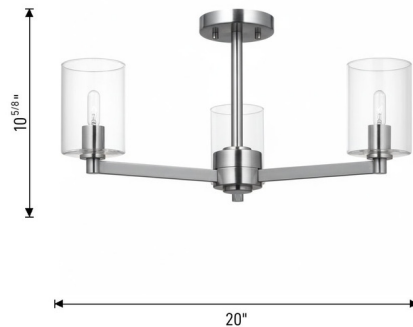

CLICK TO VIEW PRODUCT

Notes: