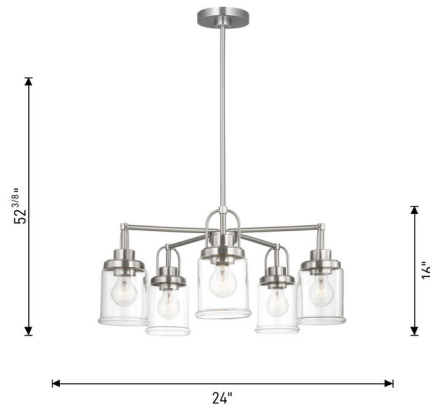

Description

The Anders Chandelier brings a clean, industrial vibe to your interior space. The sleek frame and clear glass shades add a layer of retro design to the warm look, while casting warm shadows across your room.

Specifications

COLOR Clear
BODY FINISH Satin Brass
WATTAGE 85W
DIMMER Standard 120V
DIMENSIONS 24"W x 9.38"H
BULB NOT INCLUDED 5 x A19/Medium (E26)/17W/120V LED
OTHER BULB OPTIONS A19/Medium (E26)/100W/120V Incandescent
COUNTRY OF ORIGIN Viet Nam

Technical Information

PRODUCT DIMENSIONS Downrods: One 6" and Three 12" Included

Shown in satin brass / clear

CLICK TO VIEW PRODUCT

Notes: