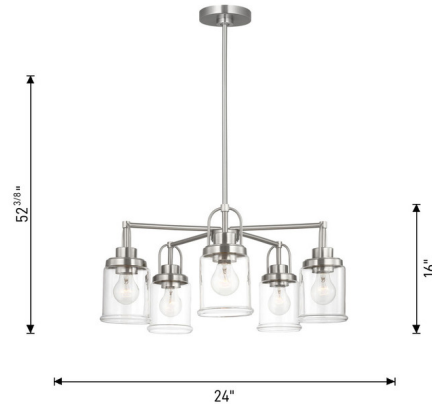

Description

The Anders Chandelier brings a clean, industrial vibe to your interior space. The sleek frame and clear glass shades add a layer of retro design to the warm look, while casting warm shadows across your room.

Specifications

COLOR Clear
BODY FINISH Satin Brass
WATTAGE 85W
DIMMER Standard 120V
DIMENSIONS 24"W x 9.38"H
BULB NOT INCLUDED 5 x A19/Medium (E26)/17W/120V LED
OTHER BULB OPTIONS A19/Medium (E26)/100W/120V Incandescent
COUNTRY OF ORIGIN Viet Nam

Technical Information

PRODUCT DIMENSIONS Downrods: One 6" and Three 12" Included

Shown in satin brass / clear

CLICK TO VIEW PRODUCT

Notes: