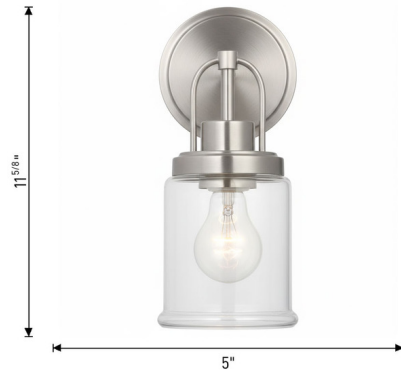

## Anders Wall Sconce By Visual Comfort Studio

### Description

The Anders Wall Sconce brings a clean, industrial vibe to your interior space. The sleek frame and clear glass shade adds a layer of retro design to the warm look, while casting warm shadows across your room. May be mounted with the glass facing up or down.

Shown in satin brass / clear

### Specifications

COLOR	Clear
BODY FINISH	Satin Brass
WATTAGE	9W
DIMMER	Standard 120V
DIMENSIONS	4.75"W x 11.5"H x 7.5"D
BULB NOT INCLUDED	1 x A19/Medium (E26)/9W/120V LED
OTHER BULB OPTIONS	A19/Medium (E26)/60W/120V Incandescent
COUNTRY OF ORIGIN	Viet Nam