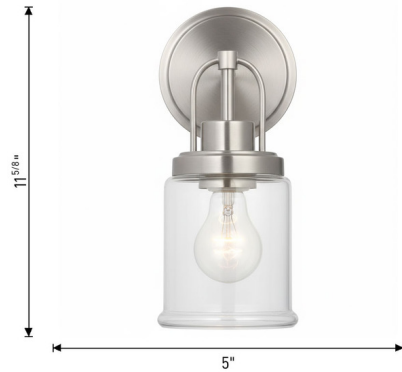

Lightology

lightology.com
866-954-4489
07-03-26

Project: _____

Company: _____

Location: _____ Fixture Type: _____

SPEC #: **VCS1423821**

Approved On: _____ Approved By: _____

Anders Wall Sconce By Visual Comfort Studio

Description

The Anders Wall Sconce brings a clean, industrial vibe to your interior space. The sleek frame and clear glass shade adds a layer of retro design to the warm look, while casting warm shadows across your room. May be mounted with the glass facing up or down.

Shown in satin brass / clear

Specifications

COLOR	Clear
BODY FINISH	Satin Brass
WATTAGE	9W
DIMMER	Standard 120V
DIMENSIONS	4.75"W x 11.5"H x 7.5"D
BULB NOT INCLUDED	1 x A19/Medium (E26)/9W/120V LED
OTHER BULB OPTIONS	A19/Medium (E26)/60W/120V Incandescent
COUNTRY OF ORIGIN	Viet Nam