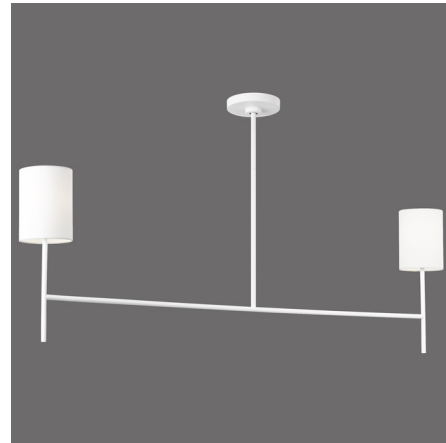

Lightology

lightology.com
866-954-4489
04-22-26

Project: _____

Company: _____

Location: _____ Fixture Type: _____

SPEC #: **VCS1423849**

Approved On: _____ Approved By: _____

Key Linear Chandelier By Visual Comfort Studio

Description

The Key Linear Chandelier brings a clean simplicity to your interior space. The lineal frame is complemented by cylindrical linen shades that cast warm shadows across your room. Sloped ceiling to 22 degrees maximum.

Shown in matte white / white linen

Specifications

COLOR White Linen
BODY FINISH Matte White
WATTAGE 14W
DIMMER Standard 120V
DIMENSIONS 52"L x 5"W x 16.38"H
BULB NOT INCLUDED 2 x B10/Candelabra (E12)/7W/120V LED
OTHER BULB OPTIONS B10/Candelabra (E12)/40W/120V Incandescent
COUNTRY OF ORIGIN Philippines

Technical Information

PRODUCT DIMENSIONS Downrods: One 6" and Four 12" Included

CLICK TO VIEW PRODUCT

Notes: