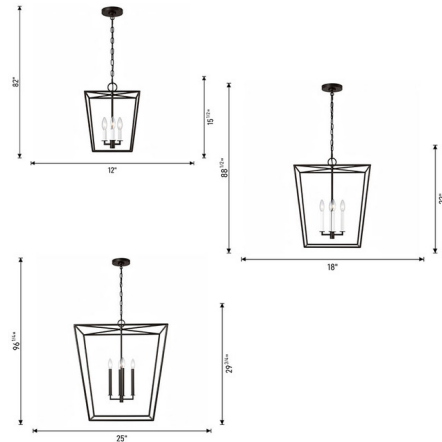

By Visual Comfort Studio

Description

The Viota Pendant brings an open, airy look to your interior space. The smooth white sleeved candelabra is surrounded by a lantern inspired cage that allows warm light across your room.

Specifications

COLOR N/A
BODY FINISH Casted Gild
WATTAGE 27W
DIMMER Standard 120V
DIMENSIONS 12"W x 15.5"H
BULB NOT INCLUDED 3 x B10/Candelabra (E12)/9W/120V LED
OTHER BULB OPTIONS B10/Candelabra (E12)/60W/120V Incandescent
COUNTRY OF ORIGIN Philippines

Technical Information

PRODUCT DIMENSIONS Adjustable Chain Length: 60"

Shown in casted gild

CLICK TO VIEW PRODUCT

Notes: