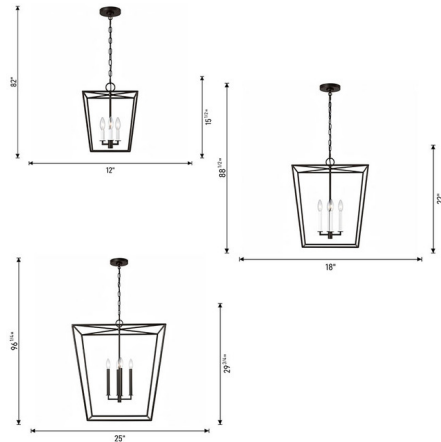

By Visual Comfort Studio

Description

The Viota Pendant brings an open, airy look to your interior space. The smooth white sleeved candelabra is surrounded by a lantern inspired cage that allows warm light across your room.

Specifications

COLOR N/A
BODY FINISH Casted Gild
WATTAGE 27W
DIMMER Standard 120V
DIMENSIONS 12"W x 15.5"H
BULB NOT INCLUDED 3 x B10/Candelabra (E12)/9W/120V LED
OTHER BULB OPTIONS B10/Candelabra (E12)/60W/120V Incandescent
COUNTRY OF ORIGIN Philippines

Technical Information

PRODUCT DIMENSIONS Adjustable Chain Length: 60"

Shown in casted gild

CLICK TO VIEW PRODUCT

Notes: