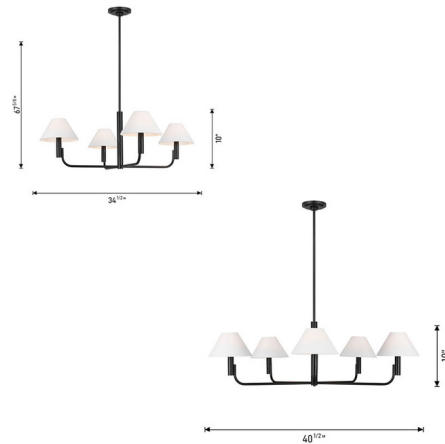

Description

The Colfax Chandelier brings a clean simplicity to your interior space. The slim frame holds arms with cone shaped linen shades that cast warm shadows across your room. Sloped ceiling to 22 degrees maximum.

Specifications

COLOR White Linen
BODY FINISH Burnished Brass
WATTAGE 18W
DIMMER Standard 120V
DIMENSIONS 34.5"W x 10"H
BULB NOT INCLUDED 4 x B10/Candelabra (E12)/4.5W/120V LED
COUNTRY OF ORIGIN Philippines

Technical Information

PRODUCT DIMENSIONS Downrods: One 6" and Four 12" Included

Shown in burnished brass / white linen

CLICK TO VIEW PRODUCT

Notes: