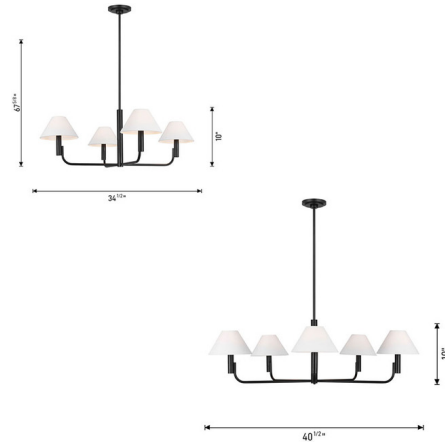

By Visual Comfort Studio

Description

The Colfax Chandelier brings a clean simplicity to your interior space. The slim frame holds arms with cone shaped linen shades that cast warm shadows across your room. Sloped ceiling to 22 degrees maximum.

Specifications

COLOR White Linen
BODY FINISH Burnished Brass
WATTAGE 18W
DIMMER Standard 120V
DIMENSIONS 34.5"W x 10"H
BULB NOT INCLUDED 4 x B10/Candelabra (E12)/4.5W/120V LED
COUNTRY OF ORIGIN Philippines

Technical Information

PRODUCT DIMENSIONS Downrods: One 6" and Four 12" Included

Shown in burnished brass / white linen

CLICK TO VIEW PRODUCT

Notes: