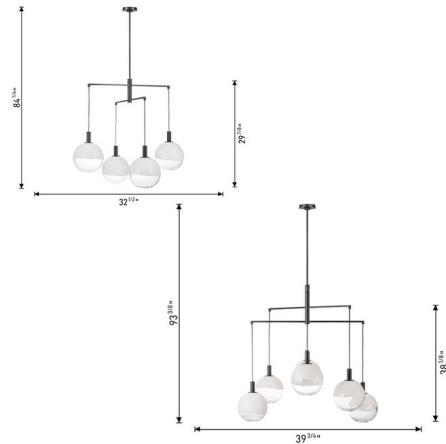

Description

The Torian Chandelier brings a clean simplicity to your interior space. The frame, inspired by a child's mobile over their crib, holds glass globes that transitions from Milk to Clear, and cast warm shadows across your room.

Specifications

COLOR Milk / Clear
BODY FINISH Aged Iron
WATTAGE 18W
DIMMER Standard 120V
DIMENSIONS 32.5"W x 29.88"H
BULB NOT INCLUDED 4 x B10/Candelabra (E12)/4.5W/120V LED
COUNTRY OF ORIGIN Philippines

Technical Information

PRODUCT DIMENSIONS Downrods: One 6" and Four 12" Included

Shown in aged iron / milk / clear

CLICK TO VIEW PRODUCT

Notes: