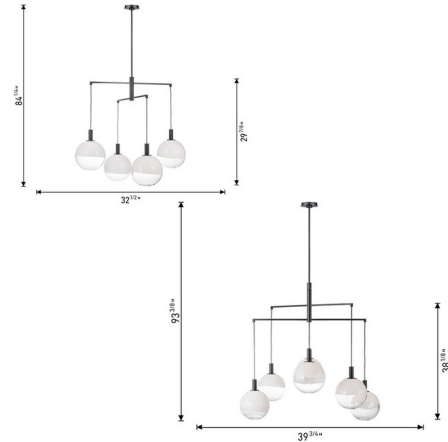

Description

The Torian Chandelier brings a clean simplicity to your interior space. The frame, inspired by a child's mobile over their crib, holds glass globes that transitions from Milk to Clear, and cast warm shadows across your room.

Specifications

COLOR Milk / Clear
BODY FINISH Aged Iron
WATTAGE 18W
DIMMER Standard 120V
DIMENSIONS 32.5"W x 29.88"H
BULB NOT INCLUDED 4 x B10/Candelabra (E12)/4.5W/120V LED
COUNTRY OF ORIGIN Philippines

Technical Information

PRODUCT DIMENSIONS Downrods: One 6" and Four 12" Included

Shown in aged iron / milk / clear

CLICK TO VIEW PRODUCT

Notes: