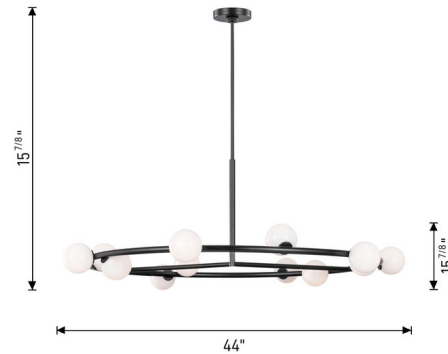

### Description

The Altair Ring Chandelier is jewelry for your home. The smooth ring shaped frame holds strategically placed globes of glass, resembling beautiful pearls and casting warm shadows across your room.

### Specifications

COLOR . . . . . Milk  
BODY FINISH . . . . . Burnished Brass  
WATTAGE . . . . . 36W  
DIMMER . . . . . Standard 120V  
DIMENSIONS . . . . . 44"W x 15.88"H  
BULB NOT INCLUDED . . . . . 12 x T4/G9/3W/120V LED  
COUNTRY OF ORIGIN . . . . . Philippines

### Technical Information

PRODUCT DIMENSIONS . . . . . Downrods: One 6" and Four 12" Included

Shown in burnished brass / milk

CLICK TO VIEW PRODUCT

Notes: