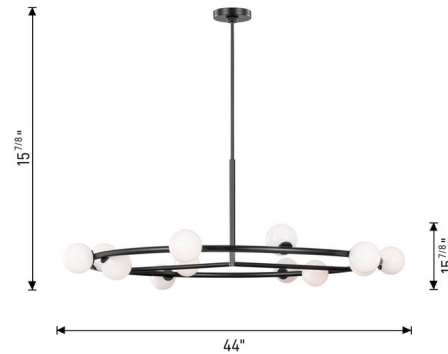

Lightology

lightology.com
866-954-4489
04-12-26

Project: _____
Company: _____
Location: _____ Fixture Type: _____
SPEC #: **VCS1423965**
Approved On: _____ Approved By: _____

Altair Ring Chandelier By Visual Comfort Studio

Description

The Altair Ring Chandelier is jewelry for your home. The smooth ring shaped frame holds strategically placed globes of glass, resembling beautiful pearls and casting warm shadows across your room.

Shown in burnished brass / milk

Specifications

COLOR Milk
BODY FINISH Burnished Brass
WATTAGE 36W
DIMMER Standard 120V
DIMENSIONS 44"W x 15.88"H
BULB NOT INCLUDED 12 x T4/G9/3W/120V LED
COUNTRY OF ORIGIN Philippines

Technical Information

PRODUCT DIMENSIONS Downrods: One 6" and Four 12" Included

CLICK TO VIEW PRODUCT

Notes: