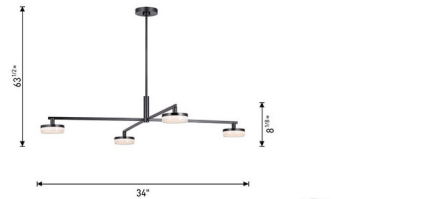

Specifications

COLOR Glass Silk Screen
BODY FINISH Burnished Brass
WATTAGE 30W
DIMMER Standard 120V
DIMENSIONS 34"W x 8.13"H
INTEGRATED LED MODULE 4 x LED/7.5W/120V LED
COUNTRY OF ORIGIN Philippines

Technical Information

PRODUCT DIMENSIONS Downrods: One 6" and Four 12" Included
LAMP COLOR 2700K
LUMENS/WATT 413.33
LUMINOUS FLUX 3100 lumens

Notes:

Shown in burnished brass / glass silk screen

CLICK TO VIEW PRODUCT