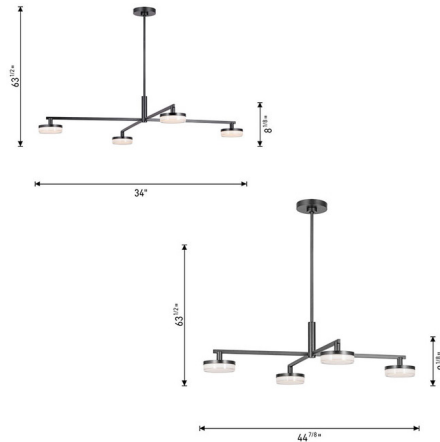

Specifications

COLOR Glass Silk Screen
BODY FINISH Burnished Brass
WATTAGE 30W
DIMMER Standard 120V
DIMENSIONS 34"W x 8.13"H
INTEGRATED LED MODULE 4 x LED/7.5W/120V LED
COUNTRY OF ORIGIN Philippines

Technical Information

PRODUCT DIMENSIONS Downrods: One 6" and Four 12" Included
LAMP COLOR 2700K
LUMENS/WATT 413.33
LUMINOUS FLUX 3100 lumens

Shown in burnished brass / glass silk screen

CLICK TO VIEW PRODUCT

Notes: